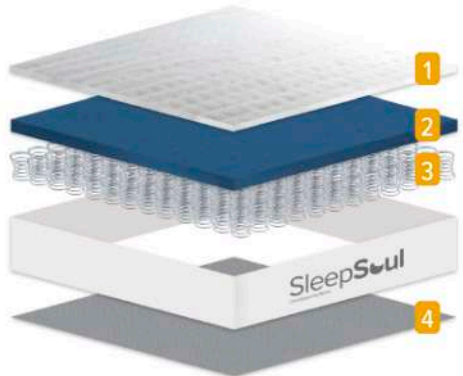

**Balance**

- 1 **TOP LAYER** – Luxurious comfort quilting
- 2 **MEMORY FOAM** – Acts as a transition layer for the perfect sink and minimised movement.
- 3 **SPRINGS** – 800 pocket springs will conform to your bodies shape, supporting you where you need it the most and prevents the “roll together effect”.
- 4 **NON SLIP FABRIC** – Anti-slip base for additional stability.

FZWE^Eag^4S^S UWa\_ Vei [fz S^# kVsd? S^ gXUfgdVei Sds^ fk  
 Bdah[VVeLa\_ b^VVeegbbad^Xa\_ ZVSV fa faW

? W[g\_ Xd\_ `VeDSf^ Yz 8VsfgdV^\*"" [ V[hVgS^baU] W^ebd^ Ye  
 ; UgvVes^ SVVW^ SkVdaX\$U\_ aX\_ W\_ ack XaS\_ fZSf  
 dVba^ Vefa kagdTaVkiefW\_ bVsfgdAS^ V ebd^S^Vei VYZfVWV k  
 E^Vb^ eag^\_ SffdVei [^dVg[dAS^Zagde fa dVgd fa  
 fZVdadY^ S^e] WTVadVgeW