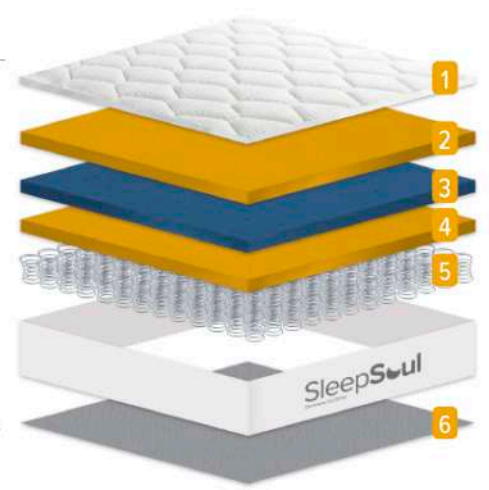

BLISS by SleepSoul

Bliss

- 1 TOP LAYER** – Sumptuously soft pillow–top layer of plush filling for extra comfort and cushioning
- 2 SOFT FOAM** – Provides deep comfort through consistent weight distribution.
- 3 MEMORY FOAM** – Acts as a transition layer for the perfect sink and minimised movement.
- 4 SOFT FOAM** – Provides deep comfort through consistent weight distribution.
- 5 SPRINGS** – 800 pocket springs will conform to your bodies shape, supporting you where you need it the most and prevents the “roll together effect”.
- 6 NON SLIP FABRIC** – Anti–slip base for additional stability.