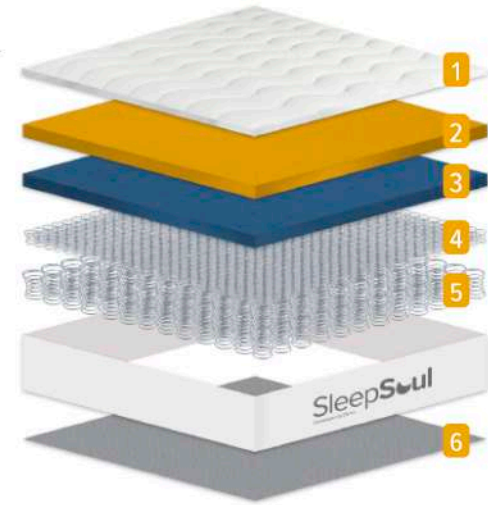

Space by SleepSoul

Space

- 1 **TOP LAYER** – Boxtop layer for additional comfort and support.
- 2 **SOFT FOAM** – Provides deep comfort through consistent weight distribution.
- 3 **MEMORY FOAM** – Acts as a transition layer for the perfect sink and minimised movement.
- 4 **MINI SPRINGS** – Additional 1200 mini pocket springs for superior comfort and support.
- 5 **SPRINGS** – 800 pocket springs will conform to your bodies shape, supporting you where you need it the most and prevents the “roll together effect”.
- 6 **NON SLIP FABRIC** – Anti-slip base for additional stability.